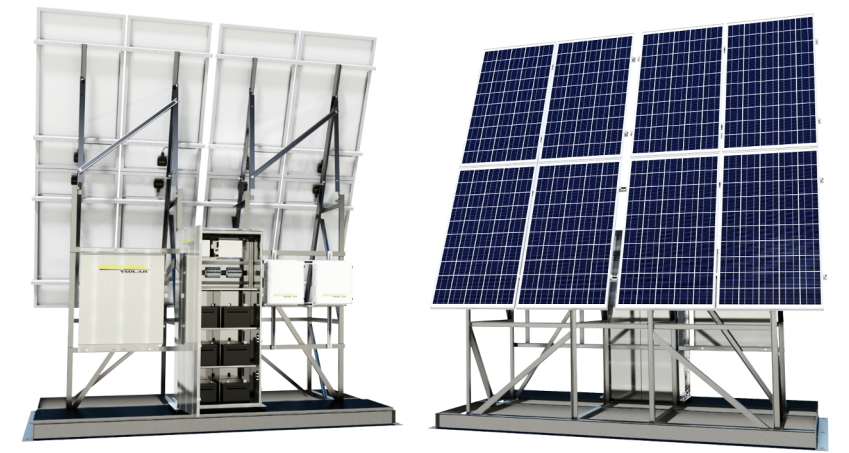

Large Skids